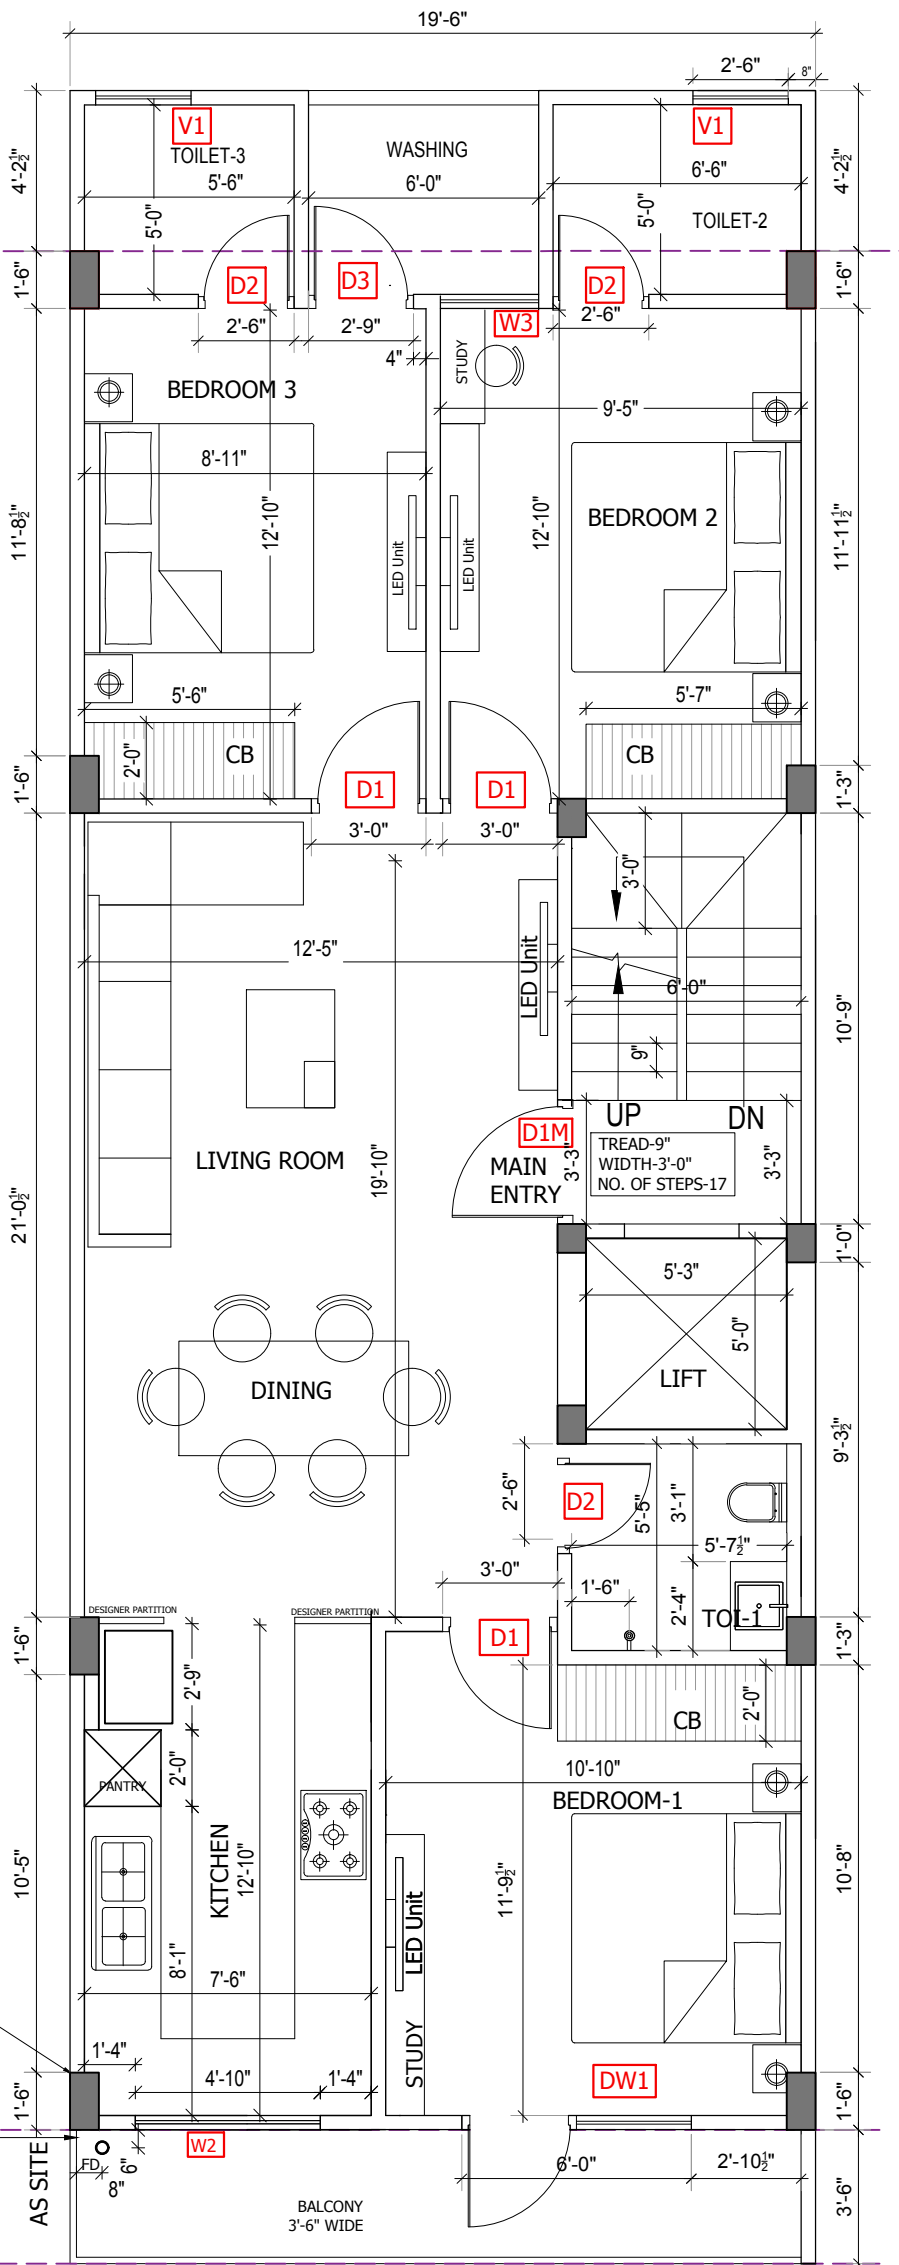

KITCHEN CAN BE U OR L
TYPE AS PER CLIENT
CAN BE DECIDED LATER

WASTE WATER
PIPE

RAIN WATER
PIPE

- X EXISTING COLUMNS
- PROPOSED COLUMNS